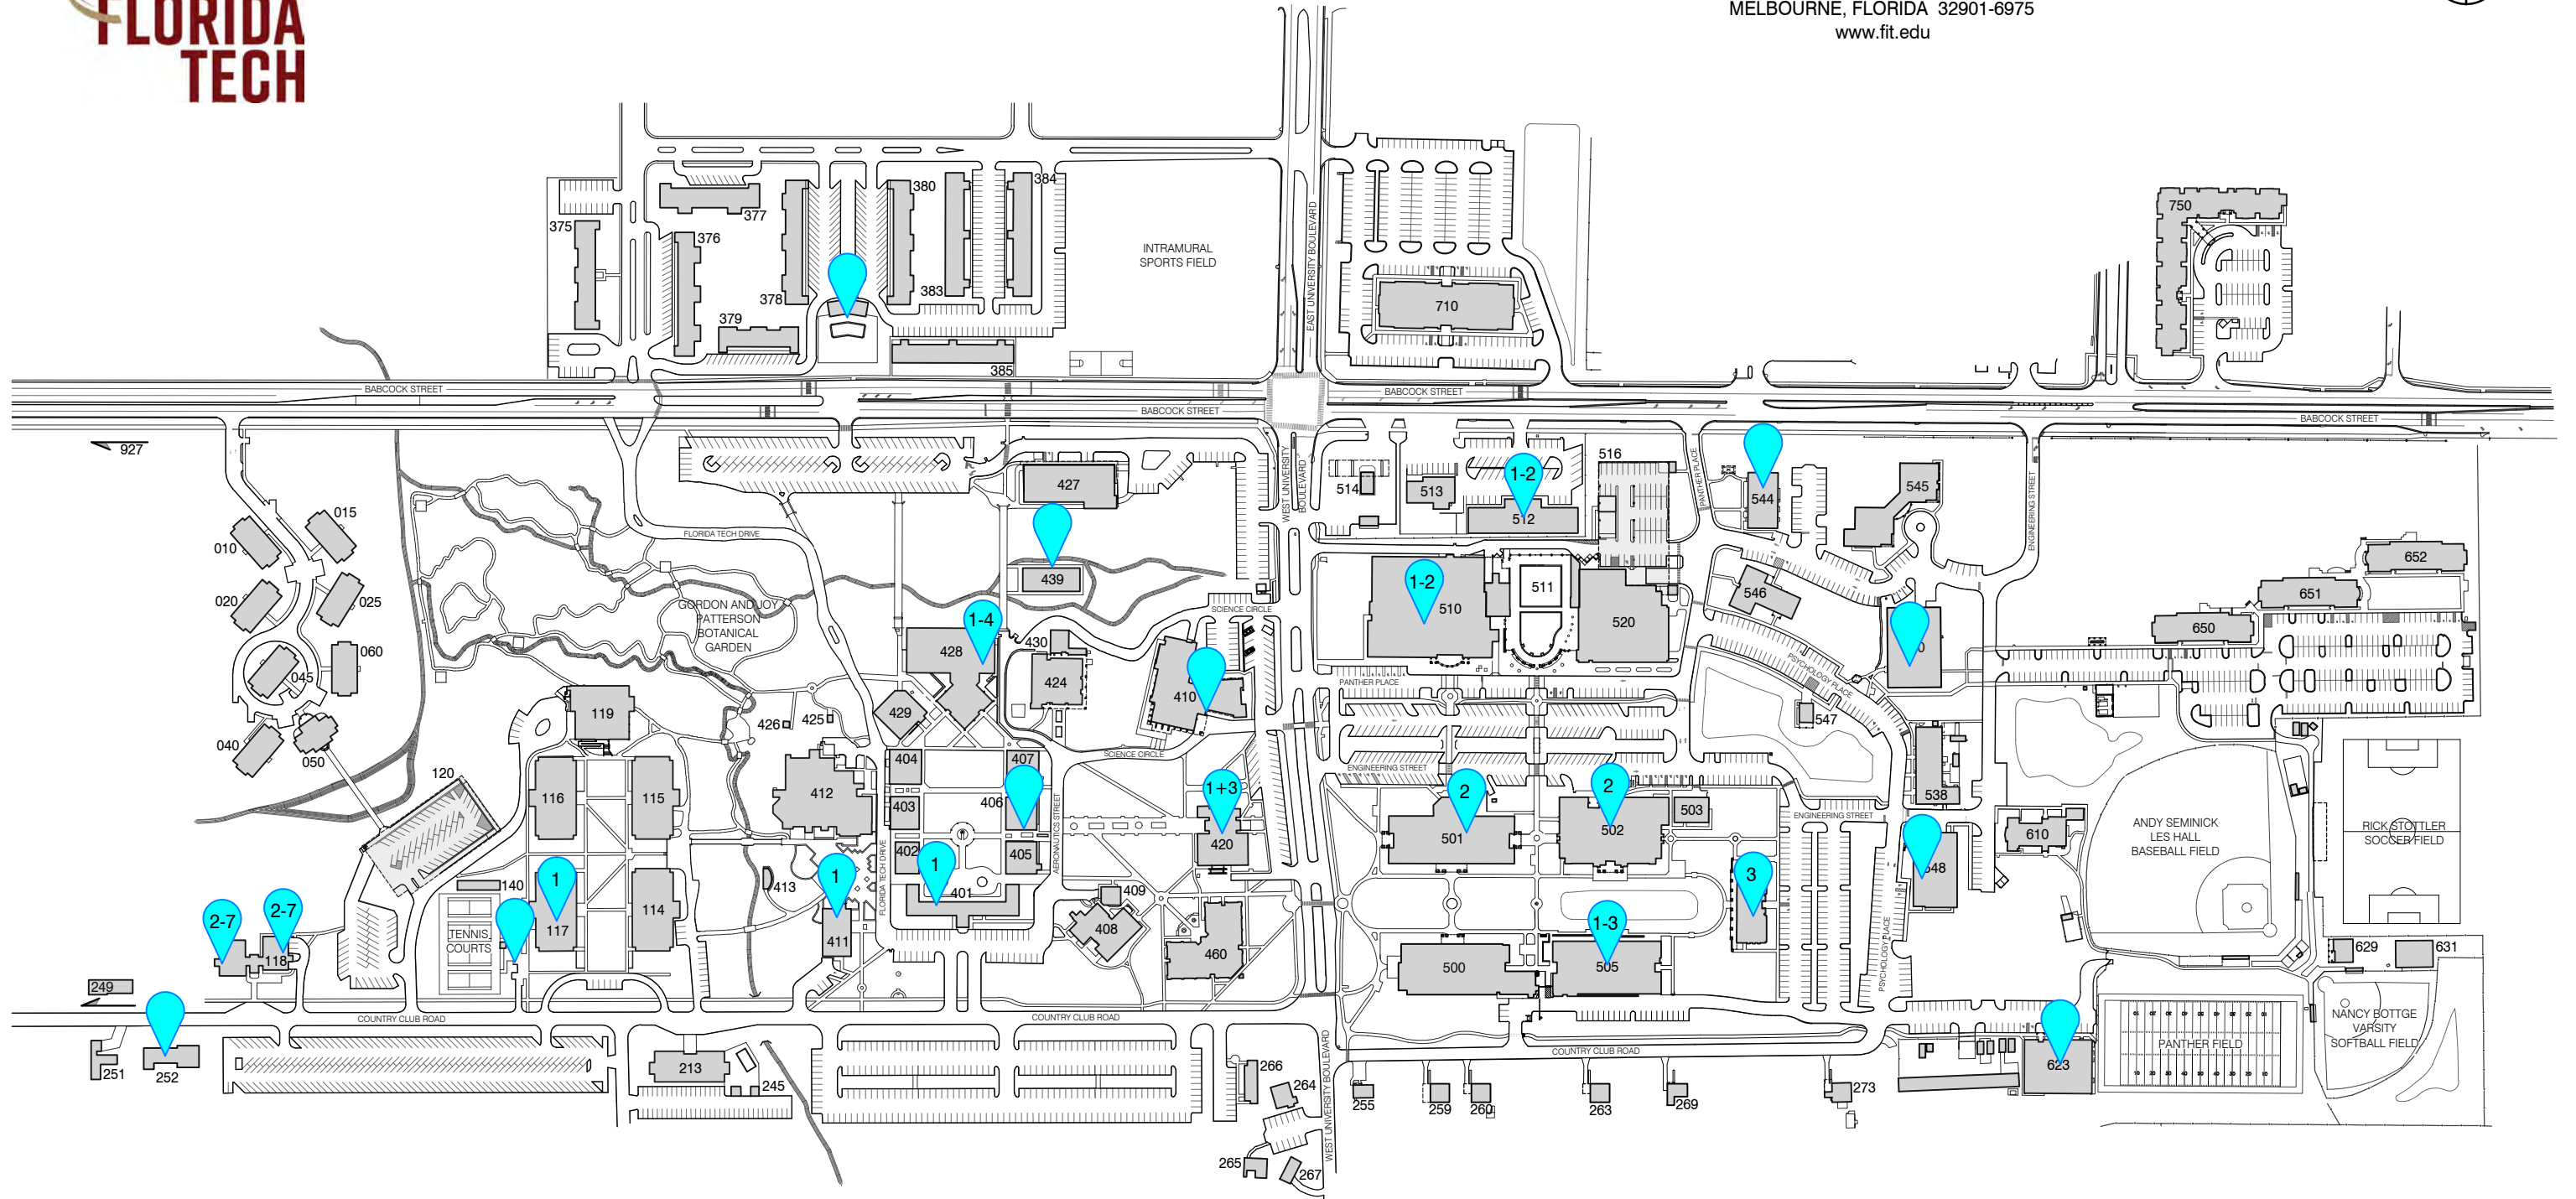

MAIN CAMPUS
 150 WEST UNIVERSITY BOULEVARD
 MELBOURNE, FLORIDA 32901-6975
 www.fit.edu

Water Bottle Fill Up Stations

(#) Denotes floor level if applicable

Date: 11/15/23