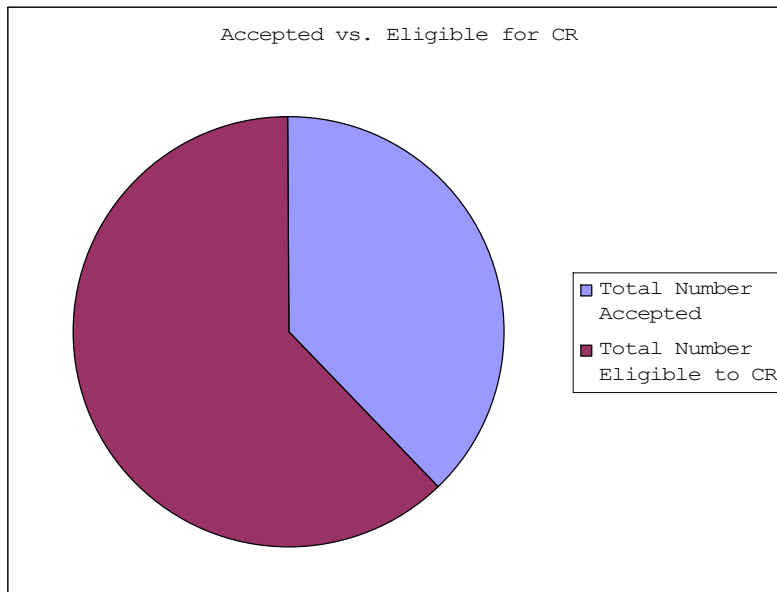

Fall 2005 Partially Structured Recruitment Statistics

Total Number PNMs	53
Total Number Eligible	21
Total Number Invitations	21
Total Number Accepted	20
Total Number Eligible to CR	33
Total Accepted vs PNMs	37.74%

*all received invitations

Organization	Number of Actives	Number New Members	CRs	Total
Alpha Phi	25	5	2	32
Gamma Phi Beta	21	11	0	32
Phi Sigma Sigma	21	4	2	27
Totals	67	20	4	91

Event	Number of PNMs	Percent PNMs to attend
A Tour of GPB	10	18.87%
***PSS Carribean	29	54.72%
Taste AP	14	26.42%
PSS Candy Land	5	9.43%
***GPB Gammie Games	22	41.51%
PSS Egyptian	15	28.30%
AP Tiki Night	16	30.19%
GPB Touch Class	18	33.96%
AP Night Remember	9	16.98%

***Open events

Eligible Women	Total
Attended 3 events	4
Attended 4 events	5
Attended 5 events	8
Attended 6 events	2
Attended 7 events	2
Total	21