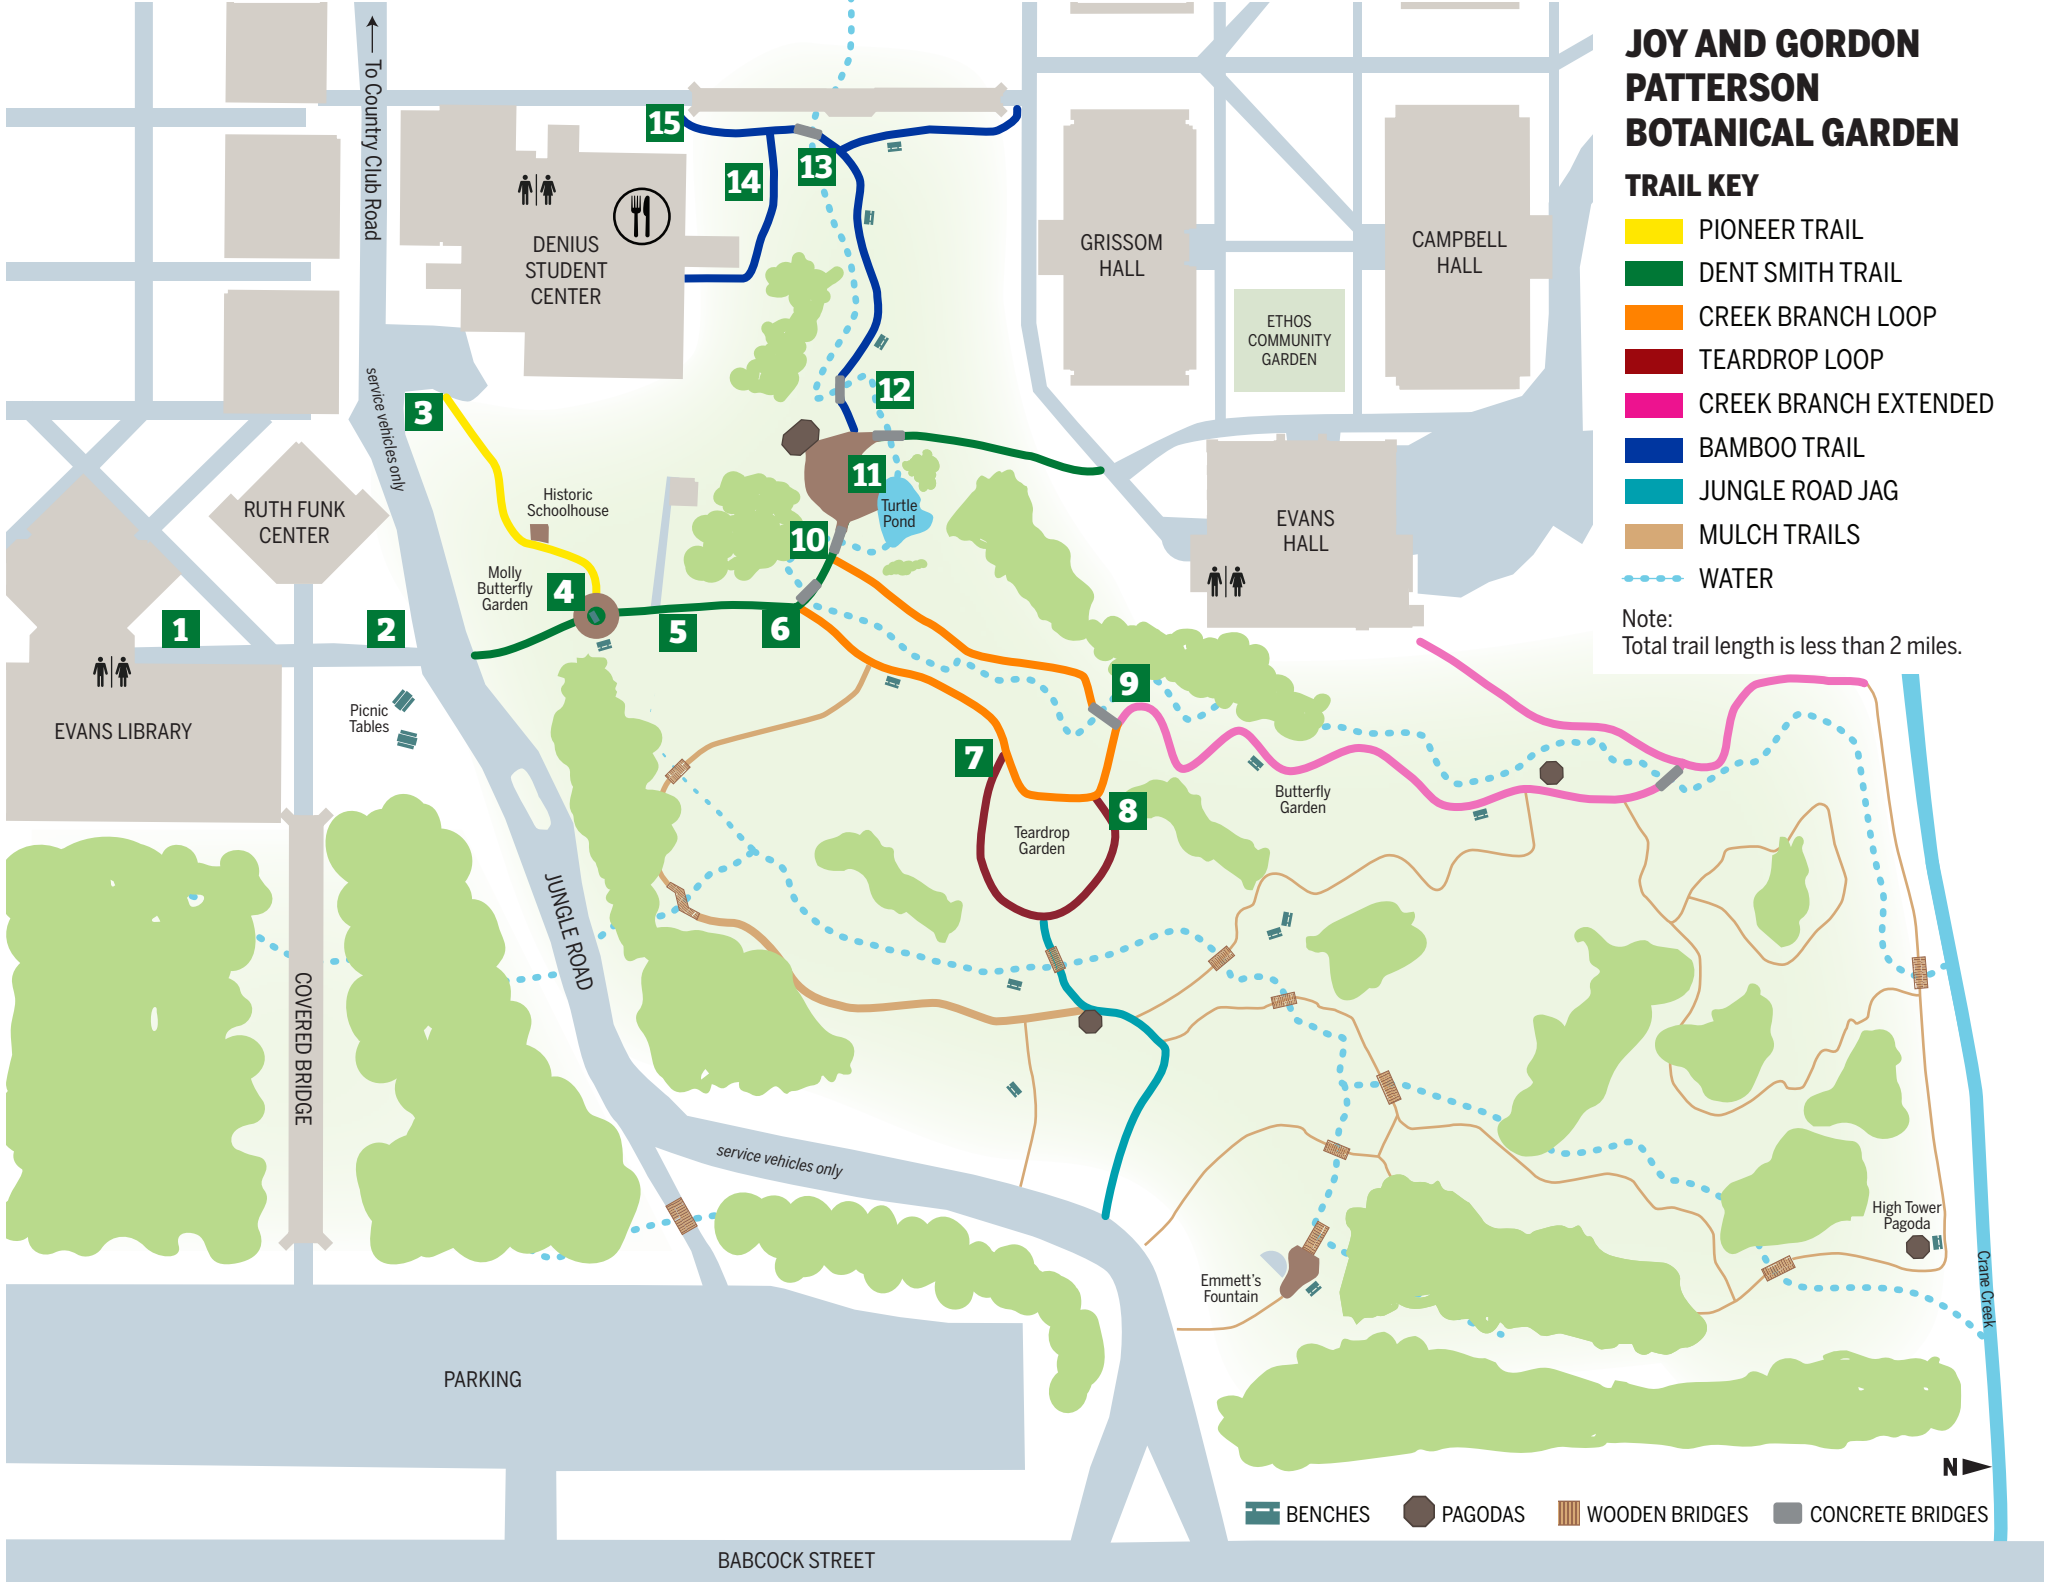

JOY AND GORDON PATTERSON BOTANICAL GARDEN

TRAIL KEY

- PIONEER TRAIL
- DENT SMITH TRAIL
- CREEK BRANCH LOOP
- TEARDROP LOOP
- CREEK BRANCH EXTENDED
- BAMBOO TRAIL
- JUNGLE ROAD JAG
- MULCH TRAILS
- WATER

Note: Total trail length is less than 2 miles.

- BENCHES
- PAGODAS
- WOODEN BRIDGES
- CONCRETE BRIDGES