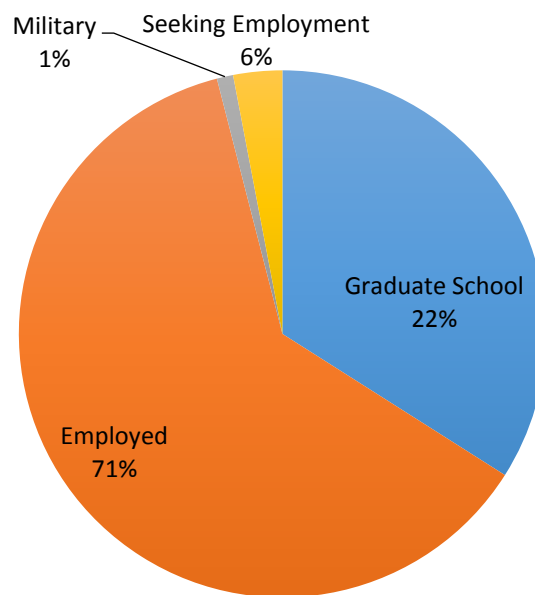

Florida Institute of Technology Student Outcomes Data – Class of 2016

Career Management Services strives to assist students in achieving their career goals during and after graduation. The information provided below provides data regarding the post-graduation plans of students who graduated in December 2015 and May 2016.

Data was collected 6 months following the student's graduation. It is our hope that this information assists you in choosing the right program and school for your college education and future career endeavors.

The majority of Florida Tech students enter the workforce after graduation, however, many pursue further education through graduate studies.

Florida Tech Student Outcomes - Main Campus