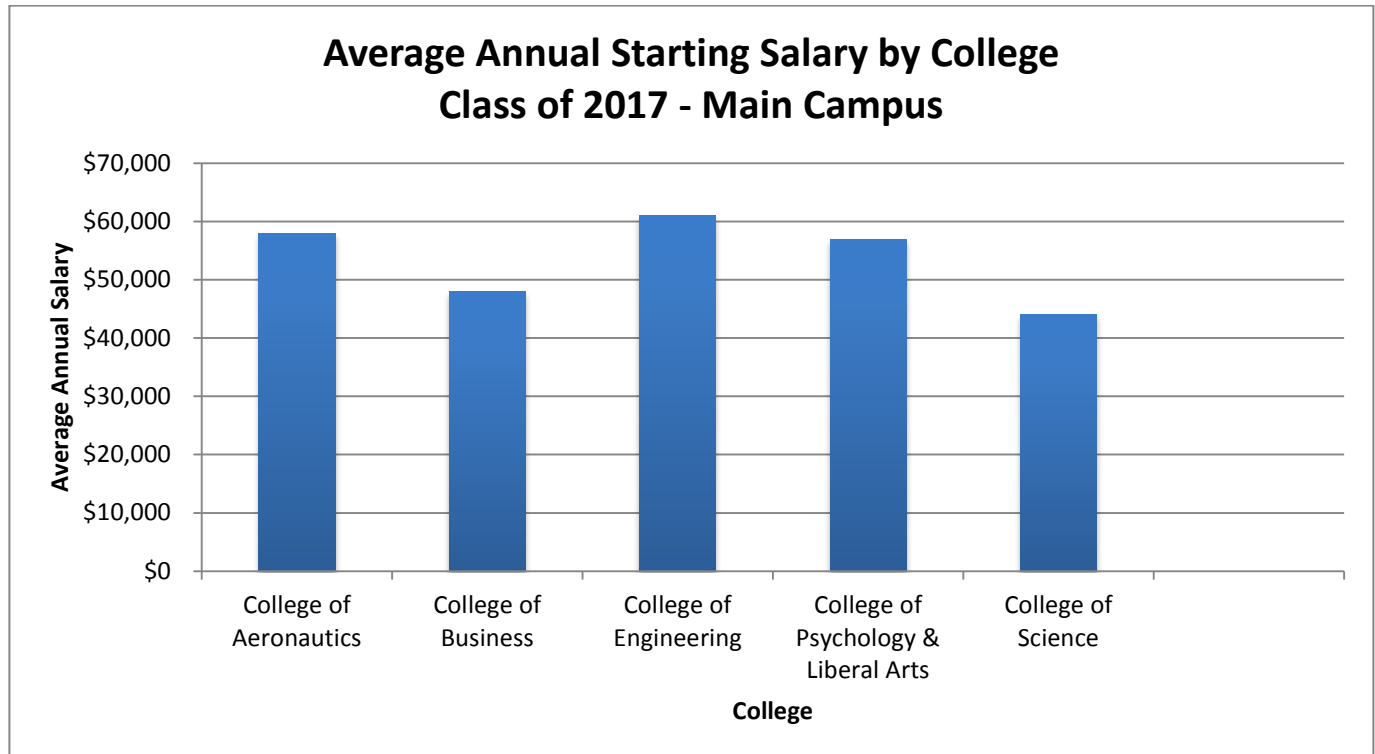

Average Starting Salaries:

Florida Tech graduates' starting and mid-career salaries are ranked number one in Florida by Payscale.com.

Employers Hiring Florida Tech Graduates:

Top employers hiring Class of 2017 graduates (hiring multiple graduates):

AECOM	General Electric	Northrop Grumman
Alstom	General Dynamics	Orbital ATK
Amazon	Google	Raytheon
Apple	Harris Corporation	Rockwell Collins
Bank of America	Ingalls Shipbuilding	Siemens
Boeing	Jacobs	SpaceX
Booz Allen Hamilton	Kimley-Horn	United Launch Alliance
Bowman Consulting	L 3 Technologies	U.S. Army Civilian
Cummins Inc.	Lockheed Martin	U.S. DoD
Deloitte	Medtronic	U.S. Gov't Agencies (other)
Embraer	Microsoft	U.S. Naval Civilian
Enterprise Holdings	NASA	Verizon