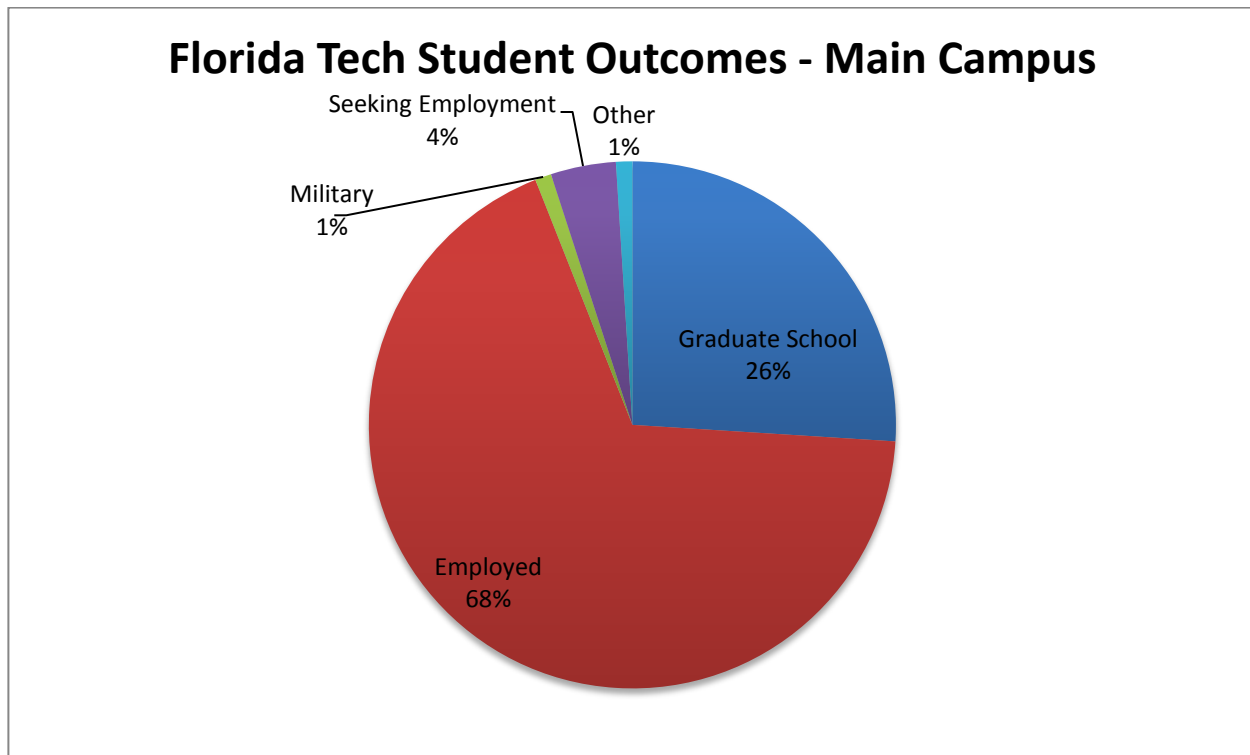

Florida Institute of Technology Student Outcomes Data – Class of 2017

Career Management Services strives to assist students in achieving their career goals during and after graduation. The information provided below provides data regarding the post-graduation plans of students who graduated in December 2016 and May 2017.

Data was collected 6 months following the student’s graduation. It is our hope that this information assists you in choosing the right program and school for your college education and future career endeavors.

The majority of Florida Tech students enter the workforce after graduation, however, many pursue further education through graduate studies.