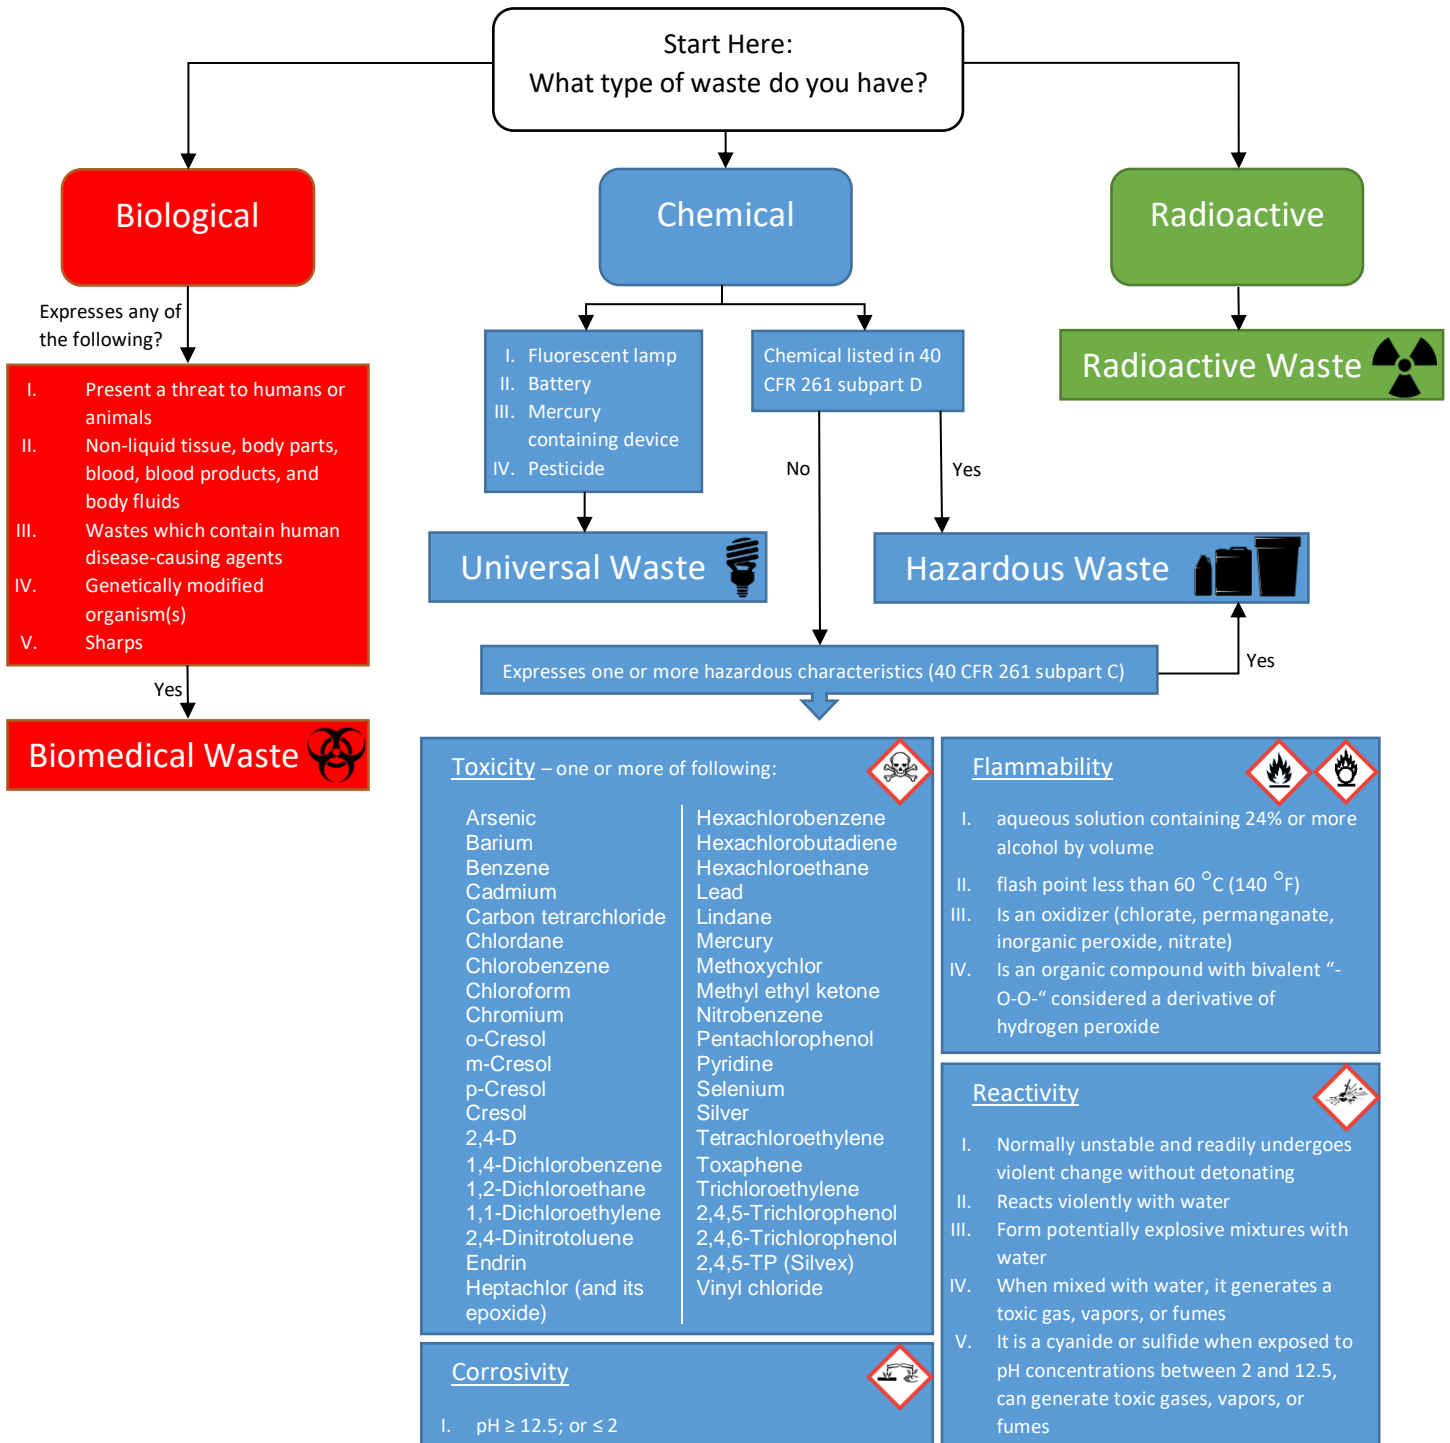

# Waste Determination Flow Chart

**Radioactive Waste** 