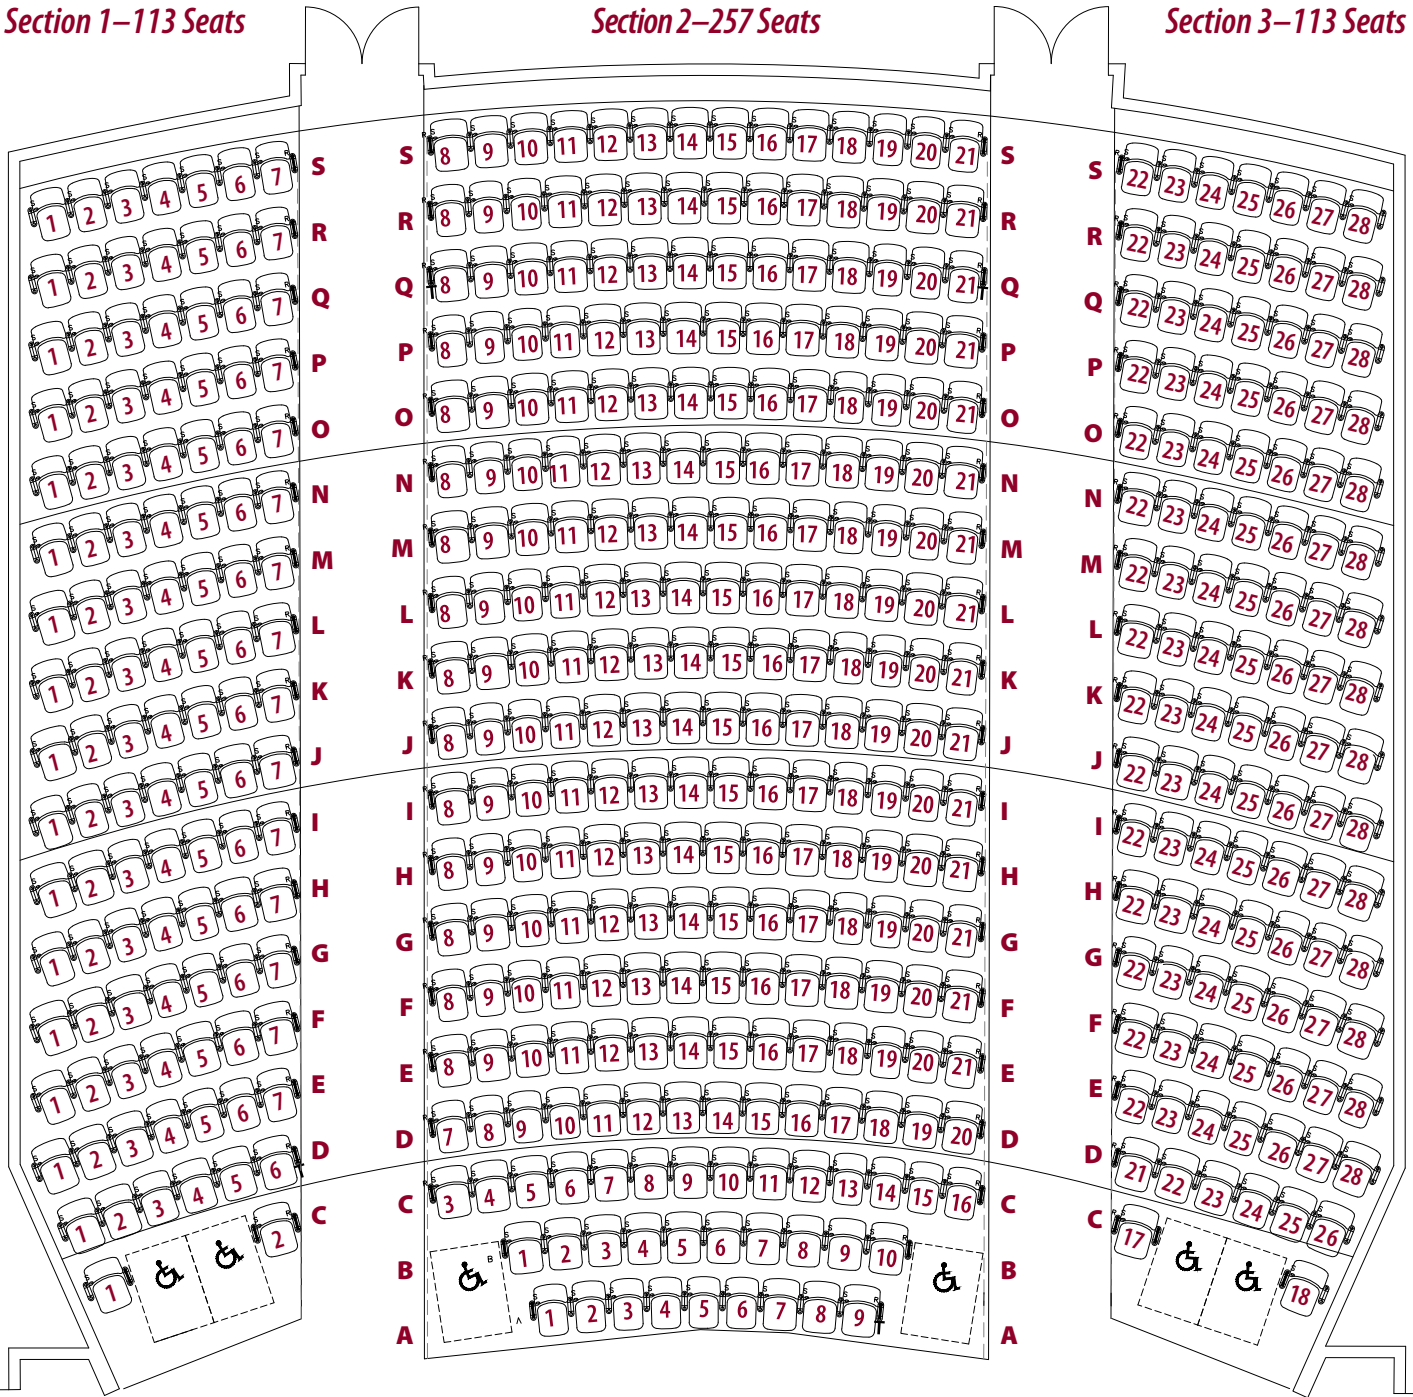

Gleason Performing Arts Center

Section 1—113 Seats

Section 2—257 Seats

Section 3—113 Seats

SEATING LAYOUT

Total Seats 483

Gleason Performing Arts Center
150 W. University Blvd., Melbourne, FL 32901
Phone: 321-674-8006 • www.fit.edu/gleason