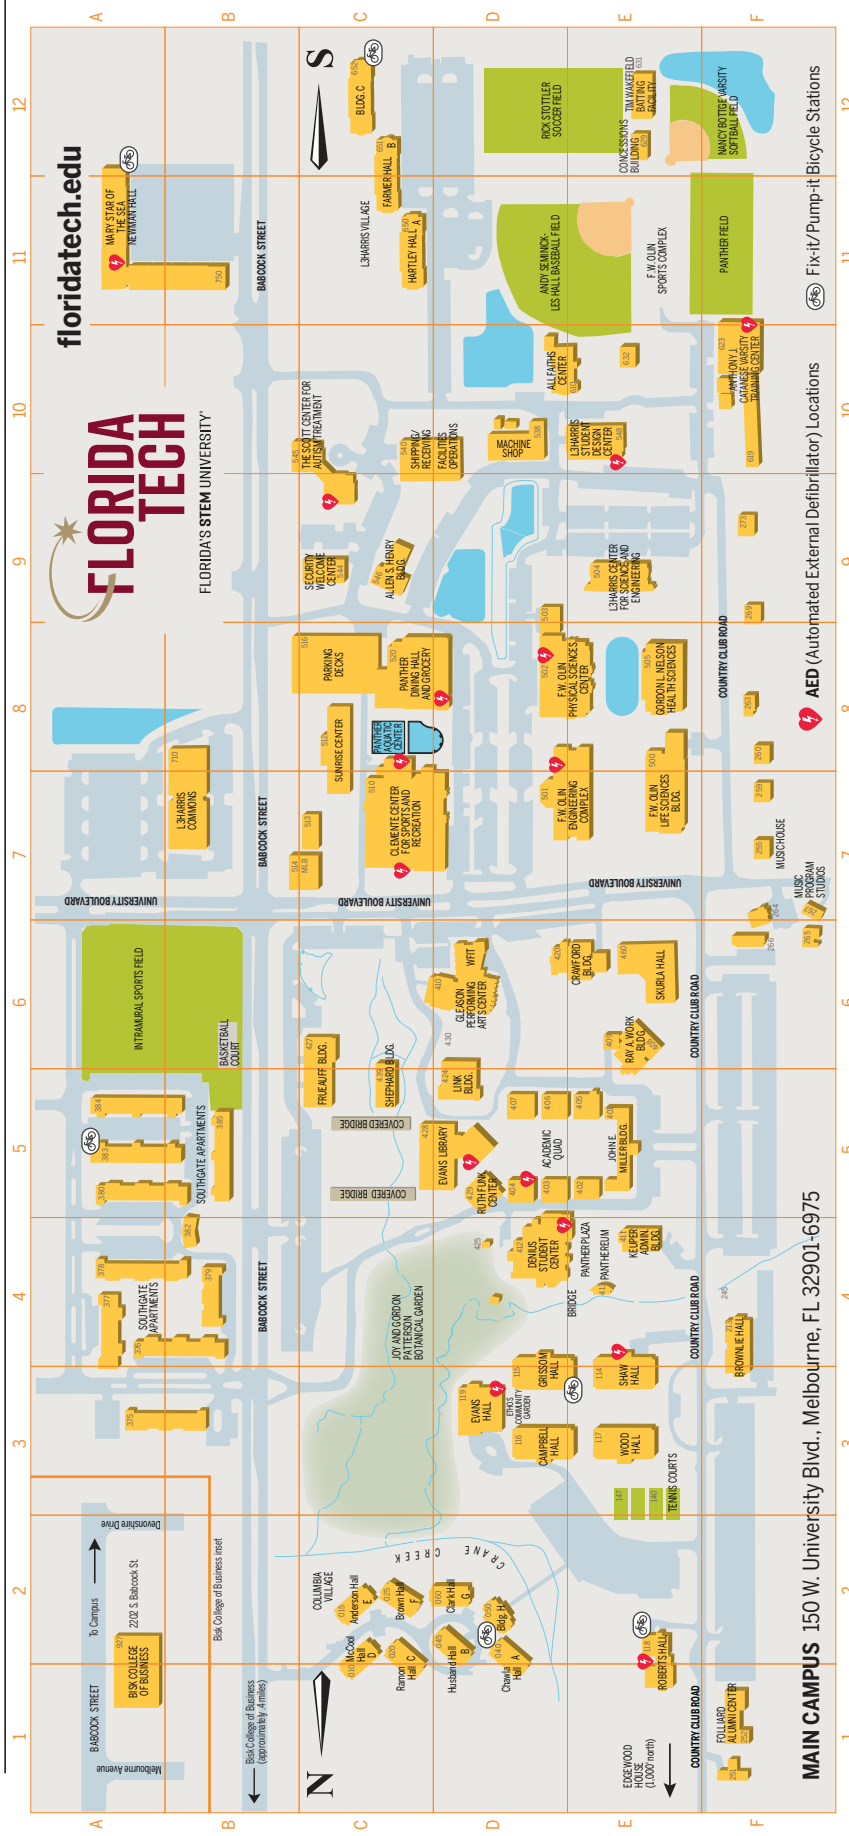

CAMPUS MAP

MAIN CAMPUS 150 W. University Blvd., Melbourne, FL 32901-6975

GRID	BUILDING NAME	BUILDING NUMBER	GRID	BUILDING NAME	BUILDING NUMBER	GRID	BUILDING NAME	BUILDING NUMBER	GRID	BUILDING NAME	BUILDING NUMBER
D5	Academic Quad	401-407	F7	Music House	255	D5	Ruth Funk Center	429	D5	Ruth Funk Center	429
B7	Admissions	710	E8	Nelson Health Sciences	267	C9	Security Welcome Center	544	C9	Security Welcome Center	544
D10	All Faiths Center	610	E7	Olin Engineering Complex	505	D11	Seminick-Hall Field	114	D11	Seminick-Hall Field	114
A1	Bisk College of Business	927	E7	Olin Life Sciences Building	501	E3	Shaw Hall	439	E3	Shaw Hall	439
D4	Bookstore	412	E8	Olin Physical Sciences Center	500	C10	Shipping and Receiving	540	C10	Shipping and Receiving	540
F12	Botlege Field		E11	Olin Sports Complex	502	E6	Skurla Hall	460	E6	Skurla Hall	460
F4	Brownlie Hall	213	C8	Panther Aquatic Center	511	A4	Southgate Apartments	375-385	A4	Southgate Apartments	375-385
D3	Campbell Hall	116	C8	Panther Dining Hall and Grocery	520	D12	Stottler Field	512	D12	Stottler Field	512
F10	Catanese Varsity Training Center	623	F11	Panther Field	411	C8	Sunrise Center	545	C8	Sunrise Center	545
C7	Center Court (inside Clemente Center) and Engineering	510	D4	Panther Food Court (inside Denius Student Center)	412	C10	The Scott Center for Autism Treatment	631	C10	The Scott Center for Autism Treatment	631
C7	Clemente Center for Sports and Recreation	510	E4	Firehouse Subs, Cosmic Creamery	413	D6	Wakefield Batting Facility	410	D6	Wakefield Batting Facility	410
C2	Columbia Village	010-060	E4	Pantherium	413	E3	Wood Hall	117	E3	Wood Hall	117
E12	Concessions Building	629	E4	Panther Plaza	516	E6	Work Building	409	E6	Work Building	409
E6	Crawford Building	420	C8	Parking Decks							
D4	Denius Student Center	412	C4	Patterson Botanical Garden							
E1	Edgewood House	249	D3	Rathskeller Pizza and Grill (ground floor Evans Hall)							
			E1	Roberts Hall	118						

Located off campus:

North:

- **Bisk College of Business**
  2202 S. Babcock St., Melbourne
- **Applied Research Laboratory (ARL)**
  328 W. Hibiscus Blvd., Melbourne
- **Center for Aeronautics and Innovation**
  1050 W. NASA Blvd., Melbourne
- **Enil Buehler Center for Aviation Training and Research**
  (Florida Tech Aviation)
  801 Harry Goode Way, Melbourne

South: