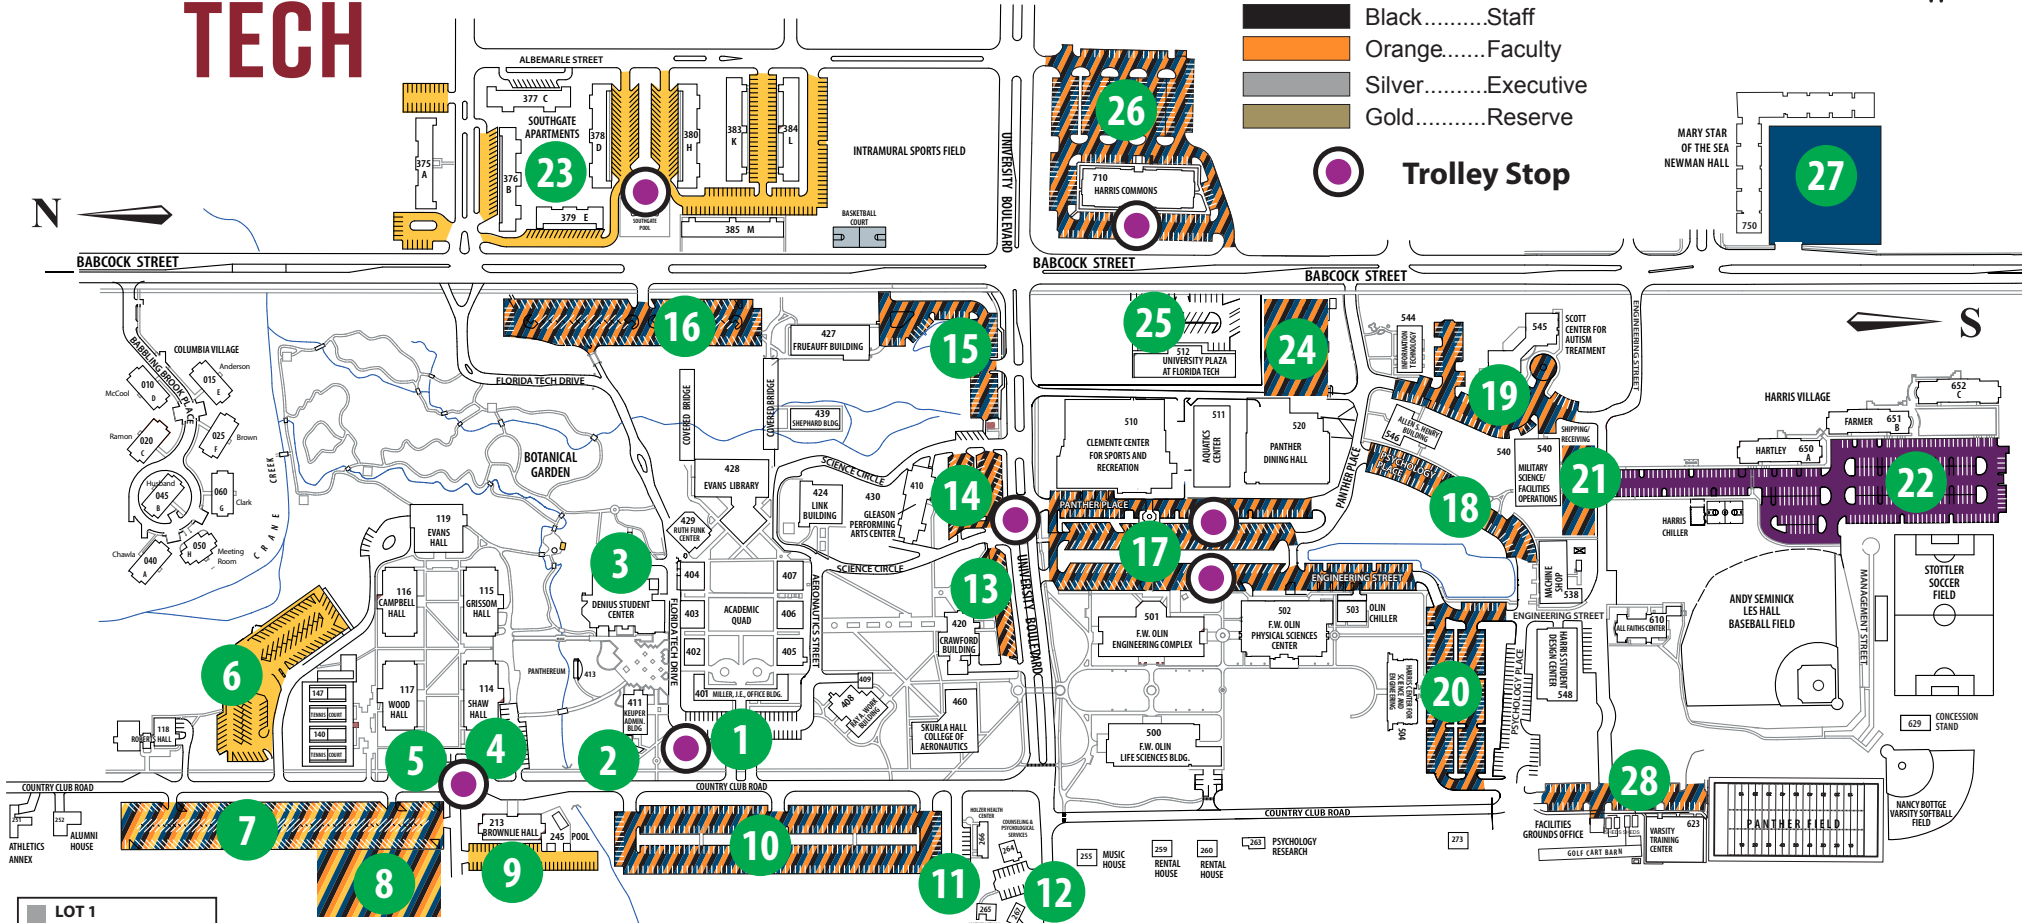

Parking Decal Color Key

- BlueOff-Campus Students
- YellowColumbia Village, Southgate and Resident Students
- Purple Harris Village Students
- BlackStaff
- Orange Faculty
- SilverExecutive
- GoldReserve

Trolley Stop

LOT 1 Main Entrance Silver and Visitors No Students	LOT 5 Residence Hall Circle 15 Minute Only	LOT 8 Dirt Lot Behind Lot 7 Yellow, Blue, Black and Orange	LOT 11 Holzer Health Center Health Center Patrons Only	LOT 14 South of Gleason Orange and Black	LOT 17 Clemente Blue, Orange and Black	LOT 20 South of Bldg. 504 Blue, Orange and Black	LOT 23 Southgate Yellow Only	LOT 25 University Plaza Reserved for University Plaza Patrons and Plaza Employees	LOT 28 Varsity Training Center Blue, Orange and Black
LOT 2 West of Keuper Reserved Only	LOT 6 Parking Garage Yellow Only	LOT 9 Rear of Brownlie Yellow Only	LOT 12 CAPS Reserved Only	LOT 15 Corner of University and Babcock Blue, Orange and Black	LOT 18 Between Bldg. 546 and 538 Blue, Orange and Black	LOT 21 Behind Bldg. 540 Blue, Orange and Black	LOT 24 Parking Garage Blue, Orange and Black	LOT 26 Harris Commons Blue, Orange and Black	SATELLITE PROPERTIES ARL, Babcock Oaks, Emil Buehler Center, Foosaner Art Museum, Panther Bay and River's Edge
LOT 3 Behind SUB Reserved Only	LOT 7 Across from Roberts Yellow, Blue, Black and Orange	LOT 10 Across from Main Entrance Blue, Orange, Black and Panther Plate	LOT 13 South of Crawford Orange and Black	LOT 16 Babcock Street Lot Blue, Orange and Black	LOT 19 South of IT Blue, Orange and Black	LOT 22 Harris Village Purple Only	LOT 24 (TOP DECK) Parking Garage All colors permitted on the top level uncovered parking spots.	LOT 27 Mary, Star of the Sea Blue Only	(ALL COLORS) Anchorage, Center for Aeronautics and Innovation and Florida Tech Research and Development Center

All visitors to campus require a visitor's pass that can be obtained at the Security Office 24 hours a day.