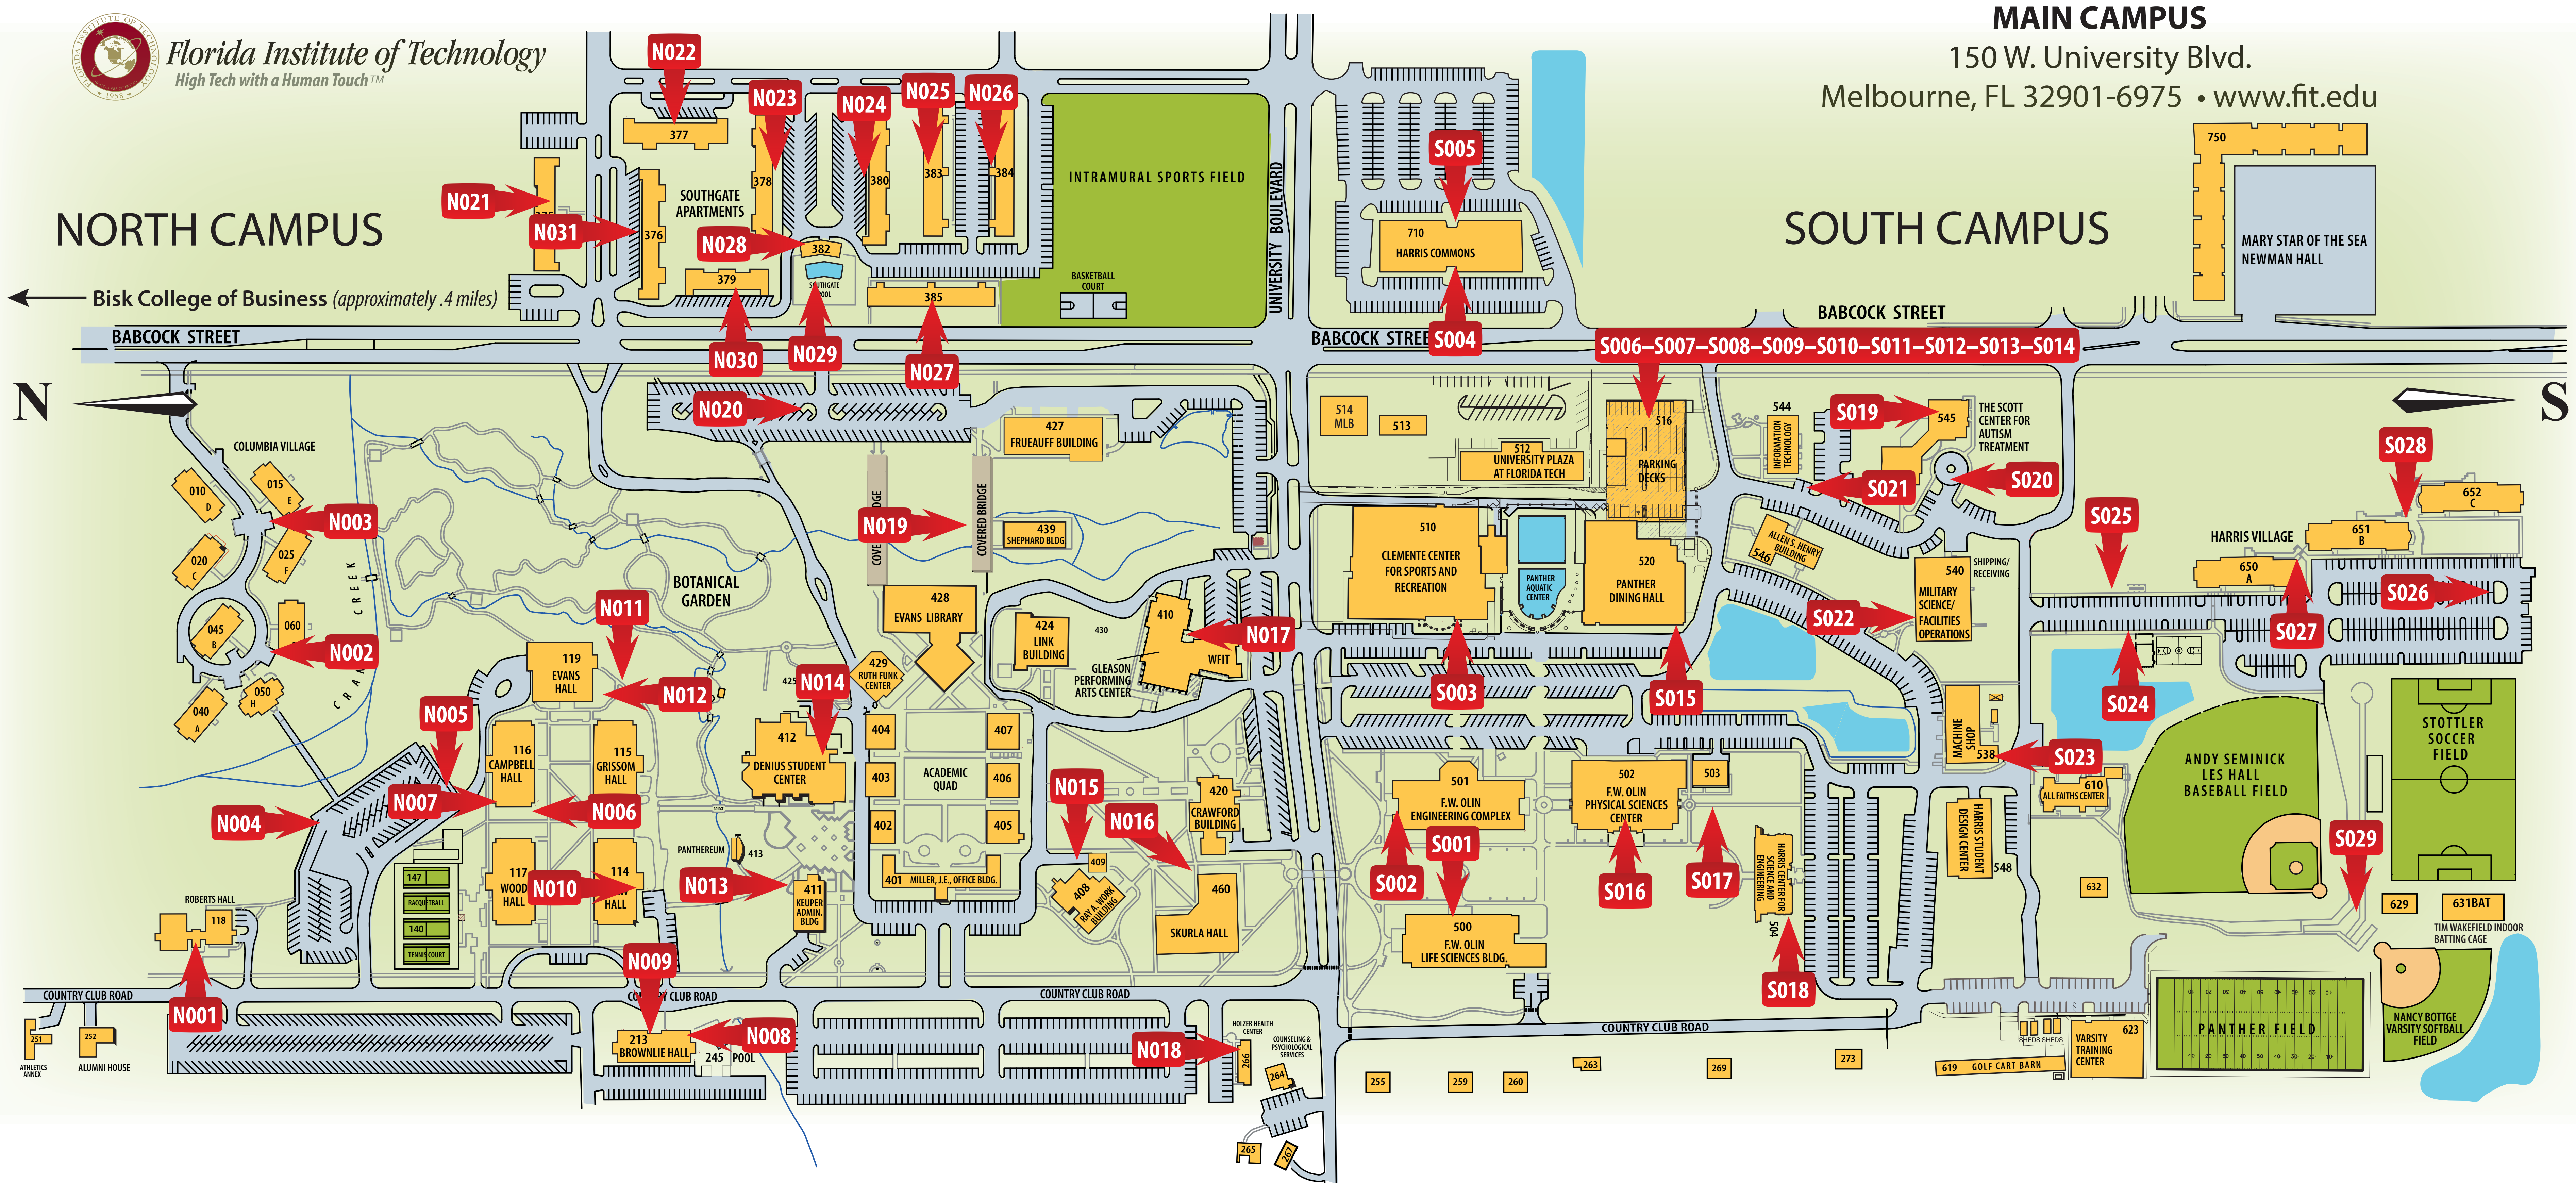

# Florida Tech Emergency Call Box Location Map

Emergency Call Boxes are your direct connection to Security in the event of an emergency and/or needed information.

**Box Number** **Box Location**

- N-001** Roberts 1st Floor
- N-002** Columbia Village West
- N-003** Columbia Village East
- N-004** Lot Six Lower Level
- N-005** Lot Six Upper Level
- N-006** Campbell Hall - SW Corner
- N-007** Campbell Hall Laundry
- N-008** Brownlie Pool
- N-009** Brownlie Front Entrance
- N-010** Shaw, S. Side (Security Entrance)
- N-011** Botanical Garden - South
- N-012** Botanical Garden - North
- N-013** Keuper NE Corner

**Box Number** **Box Location**

- N-014** SUB - South Side
- N-015** Telecom. Building 409
- N-016** Skurla - NE Corner
- N-017** WFIT Radio Station
- N-018** Health Center
- N-019** Shephard Bridge
- N-020** Lot 16 North
- N-021** Southgate A 1st Floor
- N-022** Southgate C 1st Floor
- N-023** Southgate D 1st Floor
- N-024** Southgate H 1st Floor
- N-025** Southgate K 1st Floor
- N-026** Southgate L 1st Floor

**Box Number** **Box Location**

- S-022** Military Science
- S-023** Machine Shop - SW Corner
- S-024** Harris Village Chiller Bldg.
- S-025** Harris Village Lot 22 North
- S-026** Harris Village Lot 22 South
- S-027** Harris Village Between A-B
- S-028** Harris Village Between B-C
- S-029** Athletics Field Behind Bleachers

**Off-Campus Locations**

- O-001** Mary Star of The Sea
- O-002** Mary Star of The Sea
- O-003** Mary Star of The Sea
- O-004** Mary Star of The Sea
- O-005** Mary Star of The Sea
- O-006** River's Edge
- O-007** FIT Aviation
- O-008** Panther Bay Pool