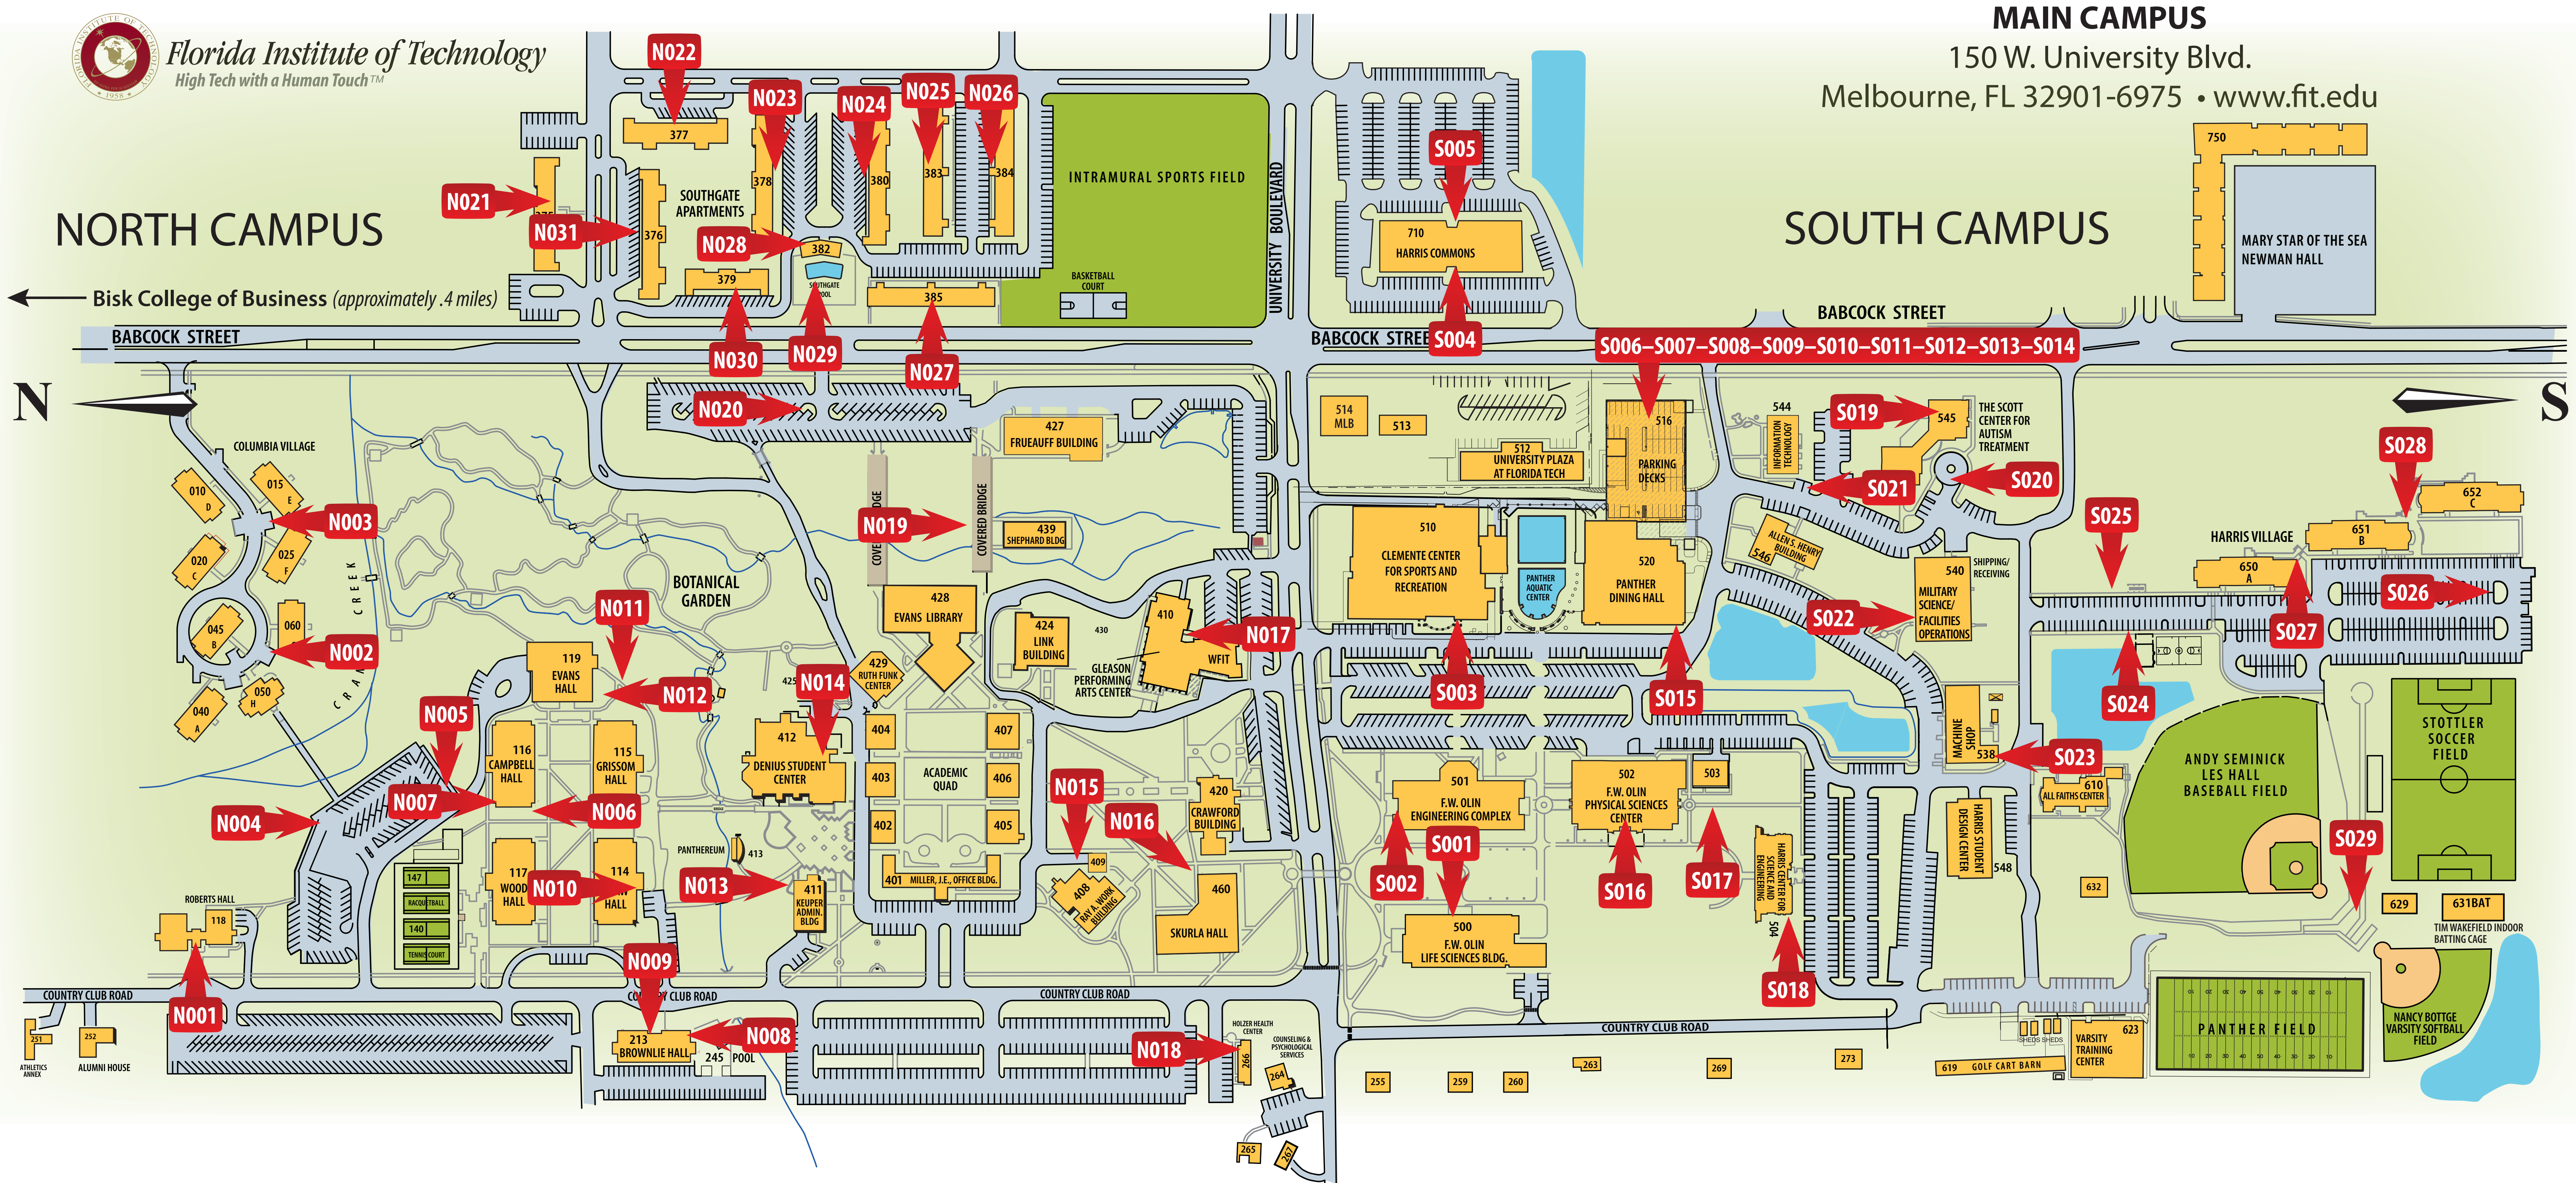

# Florida Tech Emergency Call Box Location Map

Emergency Call Boxes are your direct connection to Security in the event of an emergency and/or needed information.

**MAIN CAMPUS**  
150 W. University Blvd.  
Melbourne, FL 32901-6975 • www.fit.edu

**Box Number** **Box Location**

- N-001** Roberts 1st Floor
- N-002** Columbia Village West
- N-003** Columbia Village East
- N-004** Lot Six Lower Level
- N-005** Lot Six Upper Level
- N-006** Campbell Hall - SW Corner
- N-007** Campbell Hall Laundry
- N-008** Brownlie Pool
- N-009** Brownlie Front Entrance
- N-010** Shaw, S. Side (Security Entrance)
- N-011** Botanical Garden - South
- N-012** Botanical Garden - North
- N-013** Keuper NE Corner

**Box Number** **Box Location**

- N-014** SUB - South Side
- N-015** Telecom. Building 409
- N-016** Skurla - NE Corner
- N-017** WFIT Radio Station
- N-018** Health Center
- N-019** Shephard Bridge
- N-020** Lot 16 North
- N-021** Southgate A 1st Floor
- N-022** Southgate C 1st Floor
- N-023** Southgate D 1st Floor
- N-024** Southgate H 1st Floor
- N-025** Southgate K 1st Floor
- N-026** Southgate L 1st Floor

- Off-Campus Locations**
- O-001** Mary Star of The Sea
  - O-002** Mary Star of The Sea
  - O-003** Mary Star of The Sea
  - O-004** Mary Star of The Sea
  - O-005** Mary Star of The Sea
  - O-006** River's Edge
  - O-007** FIT Aviation
  - O-008** Panther Bay Pool