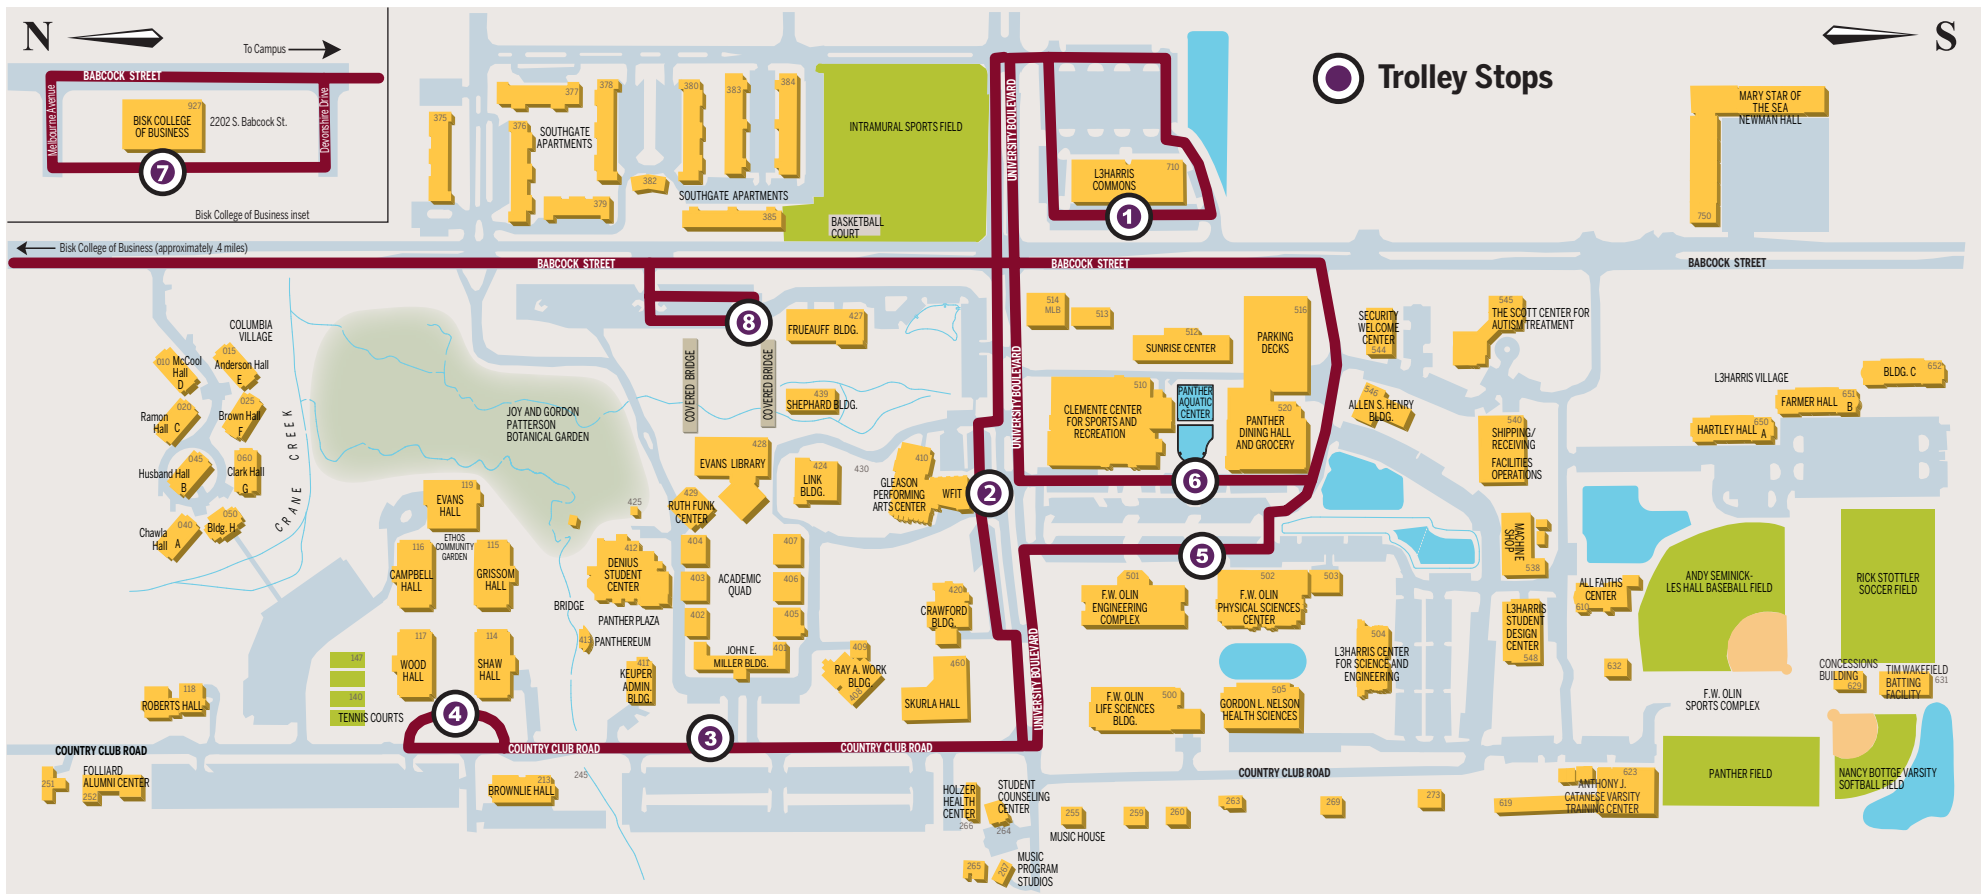

Trolley Map

For schedule and route details, visit floridatech.edu/trolley.

Trolley Stops:

- ① L3Harris Commons
- ② Gleason Performing Arts Center and WFIT Broadcast Center
- ③ John E. Miller Building (Academic Quad)
- ④ Residence Hall Circle
- ⑤ Between F.W. Olin Engineering Complex and F.W. Olin Physical Sciences Center
- ⑥ Between Clemente Center and Panther Dining Hall
- ⑦ Nathan M. Bisk College of Business
- ⑧ South Covered Bridge

Hours of Operation:

- Campus Loop**
Monday through Friday, 7:40 a.m.–3:30 p.m.
- Bisk College of Business**
Monday through Friday, 7:40 a.m.–3:30 p.m.
Refer to Panther Shuttle for drop off/pick up schedule after 3:30 p.m.

For questions or concerns about the trolley system, contact Facilities Operations at 321-674-8038 between the hours of 8 a.m. and 5 p.m., Monday–Friday.